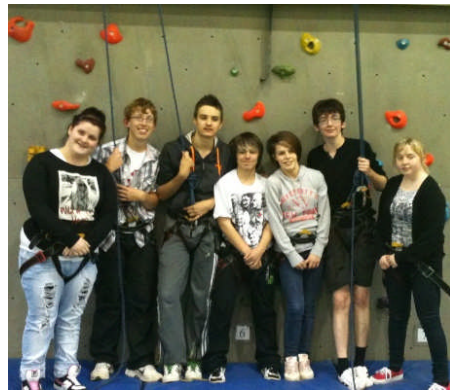

Plumpton College

On Tuesday evening Amy, Rian, Oliver, Jake, Ronnie, Kelly & Zara went to Plumpton College. They are doing a 6 week taster course. This week they used the climbing wall which was great fun. They will also be doing animal care, horticulture, milking parlour, equine and small farm animals.